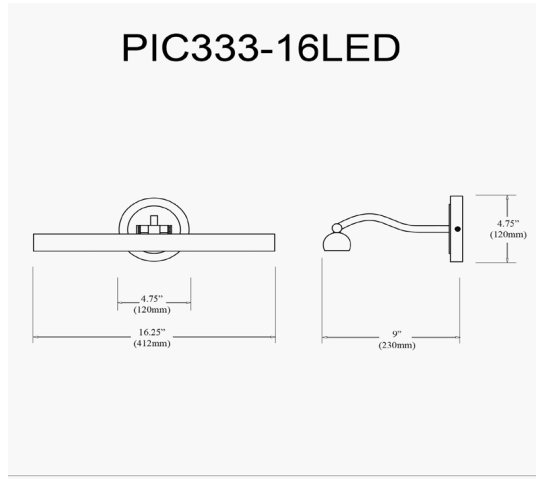

PIC333-16LED-MB - Reina 20W Picture Light, MB

20W Matte Black Picture Light

Height	2.75"
Width/Length	16.25"
Depth	9"
Weight	2 lbs

Body Material	Metal
Finish/Color	Matte Black
Type of Finish	Painted

Light Qty	1
Light Base	LED
Light Max Watt	20
Light Inc	Yes
Light Lumens	1400(Initial) 800(Delivered)
Light CRI	90+
Light CCT	2700K~3000K
Light Life	30000 Hours

Dimmable	Not Dimmable
LED Compatible	Integrated LED
Total Wattage	20W

Second Material	Glass
Second Finish/Color	Frosted

Rated For	Dry Location
Voltage	120V

Approval	cUL or equivalent
Warranty	3 Year Limited
Install Position	Wall