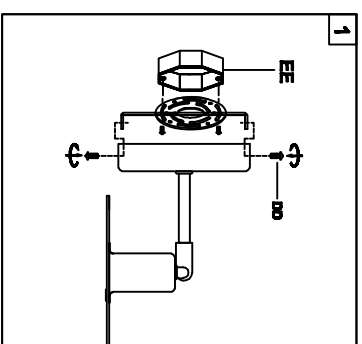

Trade Mark:  
CRYSTAL WORLD INC

Product Name: Wall lamp  
Model :4285W-RC-R  
120Vac, 60HZ,AC ONLY  
Lamp Size:W37"X12"HX7"E

**ETL**  
C<sub>UL</sub> US  
Intertek  
4006677

## WALL LAMP ASSEMBLY INSTRUCTIONS

1. Place fixture(A) onto cross bar (EE).  
secure with mounting screw (DD).

### Hardware Used

CC Mounting screw  X 6

2. Please hang the crystal (1) (2) to the  
fixture (B).

3. Install light bulbs ( not included).  
Use bulb  
**120V G9**  **5\*40W Max.**