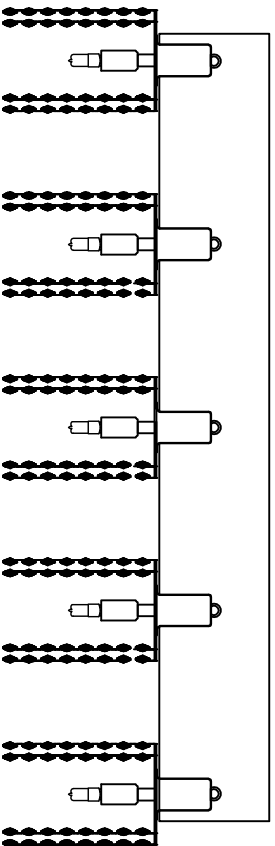

Trade Mark:  
CRYSTAL WORLD INC

Product Name: Wall lamp  
Model :4285W-RC-R  
120Vac, 60HZ,AC ONLY  
Lamp Size:W37"X12"HX7"E

**ETL**  
C<sub>UL</sub> US  
Intertek  
4006677

## WALL LAMP ASSEMBLY INSTRUCTIONS

1. Place fixture(A) onto cross bar (EE).  
secure with mounting screw (DD).

### Hardware Used

CC Mounting screw  X 6

2. Please hang the crystal (1) (2) to the  
fixture (B).

3. Install light bulbs ( not included).  
Use bulb  
**120V G9**  **5\*40W Max.**