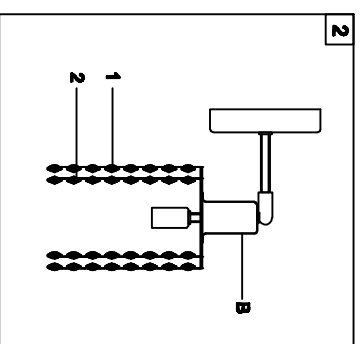

Trade Mark:  
CRYSTAL WORLD INC

Product Name: Wall lamp  
Model :4285W-RC-R  
120Vac, 60HZ,AC ONLY  
Lamp Size:W37"X12"HX7"E

**ETL**  
C<sub>UL</sub> US  
Intertek  
4006677

## WALL LAMP ASSEMBLY INSTRUCTIONS

1. Place fixture(A) onto cross bar (EE).  
secure with mounting screw (DD).

### Hardware Used

CC Mounting screw  X 6

2. Please hang the crystal (1) (2) to the  
fixture (B).

3. Install light bulbs ( not included).  
Use bulb  
**120V G9**  **5\*40W Max.**