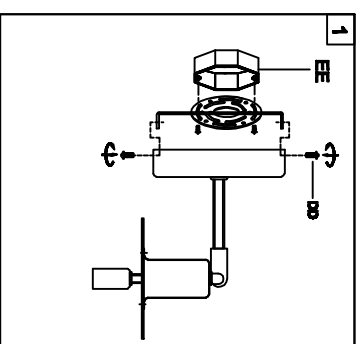

Trade Mark:
CRYSTAL WORLD INC

Product Name: Wall lamp
Model :4283W-RC-S
120Vac, 60Hz,AC ONLY
Lamp Size:L17"XH12"XE7"

WALL LAMP ASSEMBLY INSTRUCTIONS

1. Place fixture(A) onto cross bar (EE).
secure with mounting screw (DD).

Hardware Used
CC Mounting screw  X 4

2. Please hang the crystal(1) to the
fixture (B).

3. Install light bulbs (not included).
Use bulb
120V G9 3*40W Max.