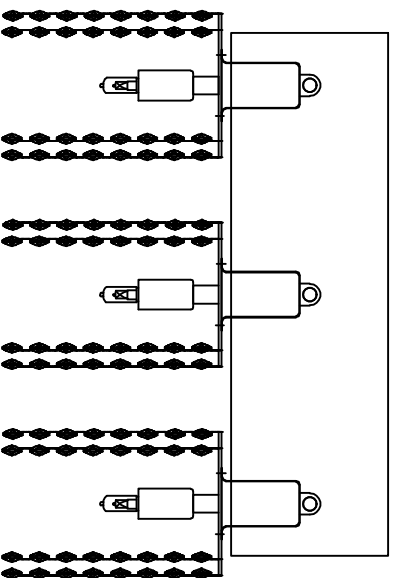

Trade Mark:
CRYSTAL WORLD INC

Product Name: Wall lamp
Model :4283W-RC-S
120Vac, 60Hz,AC ONLY
Lamp Size:L17"XH12"XE7"

WALL LAMP ASSEMBLY INSTRUCTIONS

1. Place fixture(A) onto cross bar (EE).
secure with mounting screw (DD).

Hardware Used
CC Mounting screw  X 4

2. Please hang the crystal(1) to the
fixture (B).

3. Install light bulbs (not included).
Use bulb
120V G9 3*40W Max.