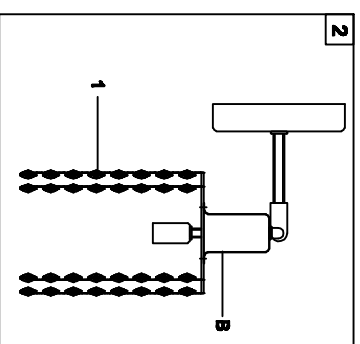

Trade Mark:
CRYSTAL WORLD INC

Product Name: Wall lamp
Model :4283W-RC-S
120Vac, 60Hz,AC ONLY
Lamp Size:L17"XH12"XE7"

WALL LAMP ASSEMBLY INSTRUCTIONS

1. Place fixture(A) onto cross bar (EE).
secure with mounting screw (DD).

Hardware Used
CC Mounting screw  X 4

2. Please hang the crystal(1) to the
fixture (B).

3. Install light bulbs (not included).
Use bulb
120V G9 3*40W Max.