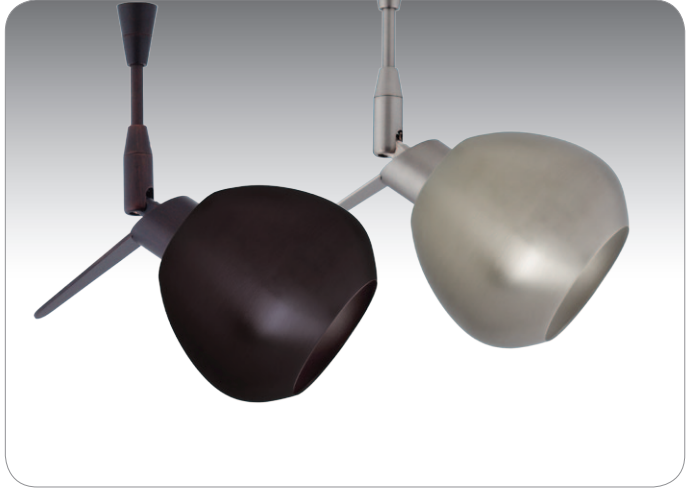

MOJO

12V SPOTLIGHTS

location:
DRY

SPECIFICATIONS:

DESCRIPTION

Low voltage spotlight with handcrafted glass. Includes Quick-Connect jack.

LAMPING

Standard: 50W Shielded flood 12V halogen MR16 lamp, included.

LED: 9W Replaceable 12V LED MR16, dimmable, 80+ CRI, 3000°K CCT, 670 lumens, 25,000 hours, lamp included.

QUICK-CONNECT JACK

Integral Quick-Connect jack is compatible with Besa Rail Adapter, or Besa Quick-Connect canopies (order separately).

ELEMENT OPTIONS

Available as either a Quick-Connect element only, with Rail Adapter for use with Besa Monorail, or with 1 light Quick-Connect canopy. Longer stem options are also available.

METAL FINISH

Available in Bronze or Satin Nickel.

LABELS

UL or ETL Listed. Suitable for Dry Locations (interior use only).

MOJO IN BRONZE & SATIN NICKEL W/ LED OPTION

ORDERING:

QUICK-CONNECT	SHADE OPTIONS	LAMP OPTIONS	STEM OPTIONS	METAL FINISH
SP Jack Only	MOJOMB Metal Bronze	(blank) 50W Hal MR16	(blank) Standard	BR Bronze
RSP Rail-Ready	MOJOMN Metal Nickel	LED 9W LED MR16, dimmable	06 6" 12 12" 18 18"	SN Satin Nickel
1SP 1 Lt Flat				

Ex. 1SP-MOJOMN-SN
Mojo Spotlight w/ Metal Nickel Shade, Satin Nickel Finish

MORE MOUNTING OPTIONS:

- Besa quick-connect canopies, order separately

3Lt Linear: T23BQ   3Lt Round: T23XQ   3Lt Lrg. Rnd: T23XL   6Lt Round: T26XQ

- Besa Monorail system, order separately

Project Information:

SPOTLIGHT OPTIONS:

SP SPOTLIGHT ELEMENT ONLY

- Spotlight Fixture with Shade
- Quick-Connect Jack integral
- Compatible with Besa Canopies and Rail Adapter

RSP SPOTLIGHT + RAIL ADAPTER

1. **READY FOR RAIL**
2. Spotlight Fixture with Shade, plus Rail Adapter
   - Quick-Connect Jack integral
   - Compatible with Besa Monorail System

1SP SPOTLIGHT + MONOPOINT FLAT CANOPY

- Spotlight Fixture with Shade, plus Flat Canopy
- 0.625" Quick-Connect Jack integral
- Integral Quick-Connect adapter
- 1x electronic 60W transformer fits partially in junction box

Longer Stem Options

Besa spotlights have a standard stem 1.5" long. For a spotlight with a longer drop, order a stem length of 6", 12" or 18".

Not suitable for use on sloped ceiling when spotlight is installed on a quick-connect canopy.

Note: These are NOT field installable. The complete unit is built at the factory.

1. Available options are
2. **SP06** 6" stem adds 3.625" to overall length
   - **SP12** 12" stem adds 9.625" to overall length
   - **SP18** 18" stem adds 15.625" to overall length

All dimensions provided are nominal. Allowance must be made for dimensional tolerance in handcrafted glasses.