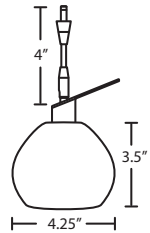

ORDERING:

QUICK-CONNECT	SHADE OPTIONS	LAMP OPTIONS	STEM OPTIONS	METAL FINISH
SP Jack Only	MOJOMB Metal Bronze	(blank) 50W Hal MR16	(blank) Standard	BR Bronze
RSP Rail-Ready	MOJOMN Metal Nickel	LED 9W LED MR16, dimmable	06 6" 12 12" 18 18"	SN Satin Nickel
1SP 1 Lt Flat				

Ex. 1SP-MOJOMN-SN
Mojo Spotlight w/ Metal Nickel Shade, Satin Nickel Finish

MORE MOUNTING OPTIONS:

- Besa quick-connect canopies, order separately

3Lt Linear: T23BQ   3Lt Round: T23XQ   3Lt Lrg. Rnd: T23XL   6Lt Round: T26XQ

- Besa Monorail system, order separately

Project Information:

SPOTLIGHT OPTIONS:

SP SPOTLIGHT ELEMENT ONLY

- Spotlight Fixture with Shade
- Quick-Connect Jack integral
- Compatible with Besa Canopies and Rail Adapter

RSP SPOTLIGHT + RAIL ADAPTER

1. **READY FOR RAIL**
2. Spotlight Fixture with Shade, plus Rail Adapter
   - Quick-Connect Jack integral
   - Compatible with Besa Monorail System

1SP SPOTLIGHT + MONOPOINT FLAT CANOPY

- Spotlight Fixture with Shade, plus Flat Canopy
- 0.625" Quick-Connect Jack integral
- Integral Quick-Connect adapter
- 1x electronic 60W transformer fits partially in junction box

Longer Stem Options

Besa spotlights have a standard stem 1.5" long. For a spotlight with a longer drop, order a stem length of 6", 12" or 18".

Not suitable for use on sloped ceiling when spotlight is installed on a quick-connect canopy.

Note: These are NOT field installable. The complete unit is built at the factory.

1. Available options are
2. **SP06** 6" stem adds 3.625" to overall length
   - **SP12** 12" stem adds 9.625" to overall length
   - **SP18** 18" stem adds 15.625" to overall length