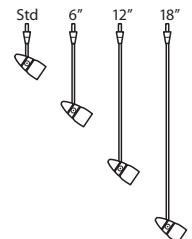

All dimensions provided are nominal. Allowance must be made for dimensional tolerance in handcrafted glasses.